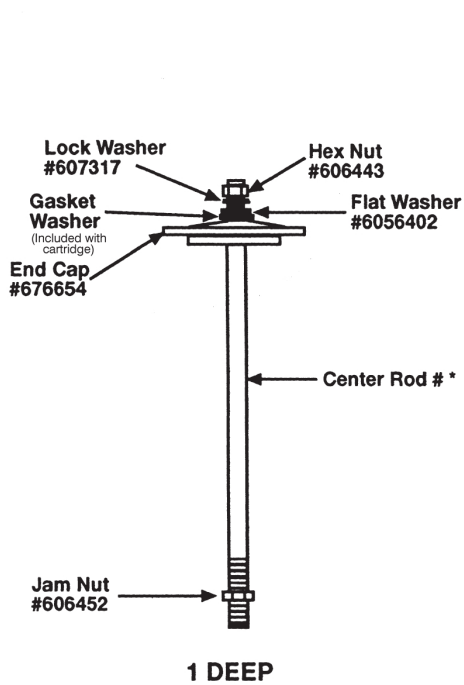

## FOR 6" OD (152 mm) 3 1/2" ID (89 mm) 14 1/2" LG CARTRIDGE

CENTER ROD	
OVERALL CARTRIDGE LENGTH (in.)	PART NUMBER
14 1/2	678901
28 3/4	678905
43 1/4	678907
57 1/4	678909

Note: Nuts, washers and center rods are stainless steel.