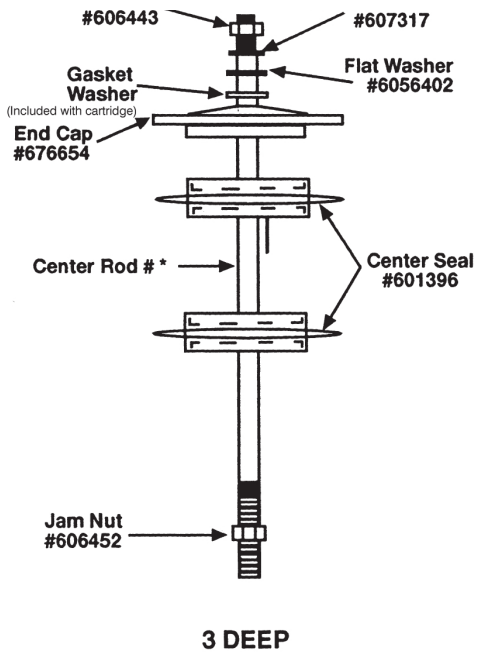

## FOR 6" OD (152 mm) 3 1/2" ID (89 mm) 14 1/2" LG CARTRIDGE

CENTER ROD	
OVERALL CARTRIDGE LENGTH (in.)	PART NUMBER
14 1/2	678901
28 3/4	678905
43 1/4	678907
57 1/4	678909

Note: Nuts, washers and center rods are stainless steel.