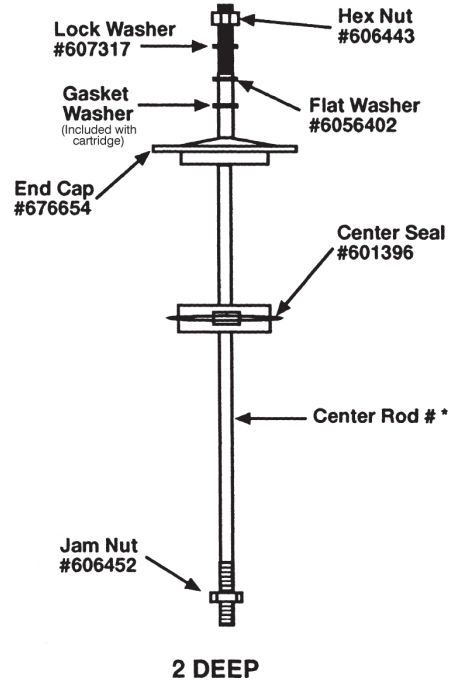

## FOR 6" OD (152 mm) 3 1/2" ID (89 mm) 14 1/2" LG CARTRIDGE

CENTER ROD	
OVERALL CARTRIDGE LENGTH (in.)	PART NUMBER
14 1/2	678901
28 3/4	678905
43 1/4	678907
57 1/4	678909

Note: Nuts, washers and center rods are stainless steel.